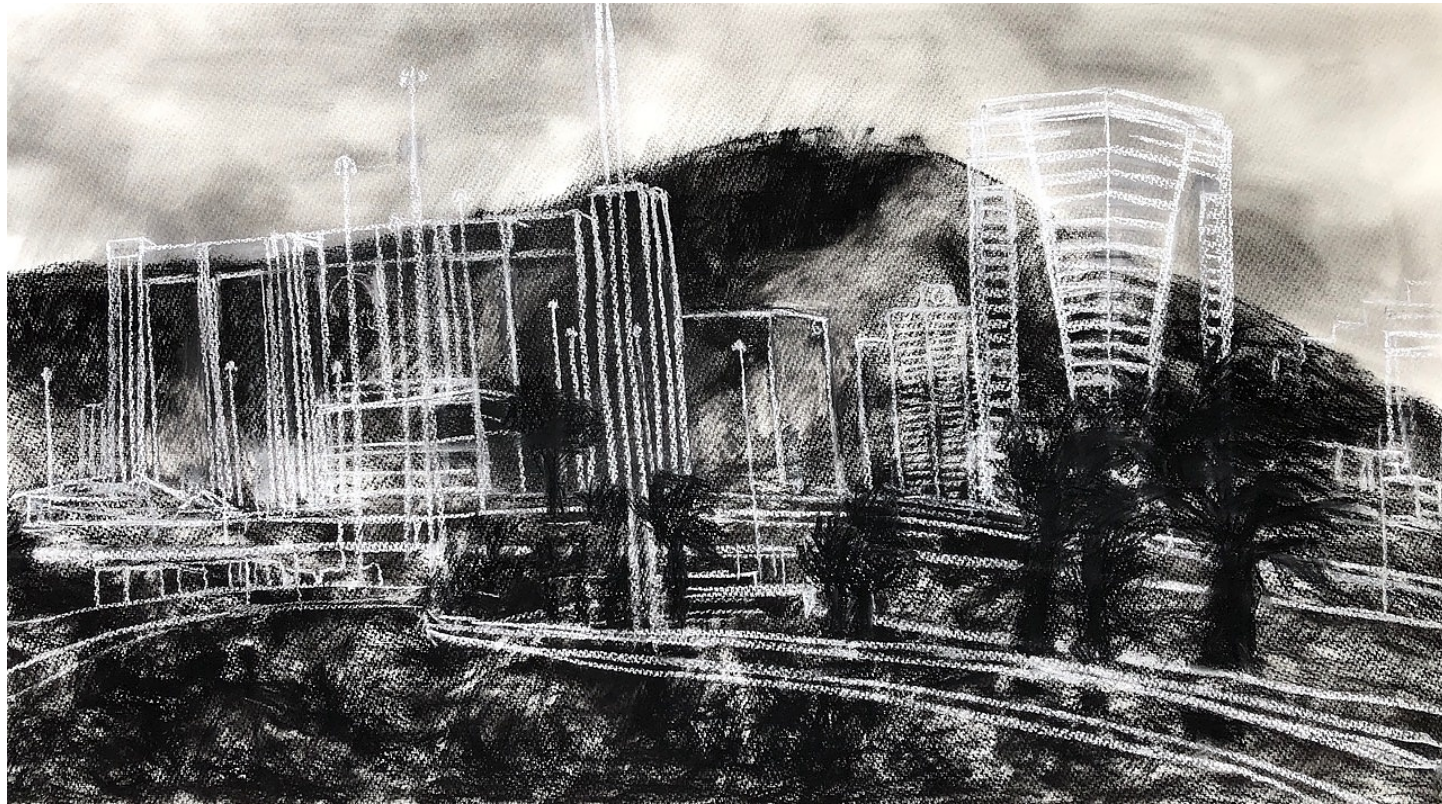

Lines of the City

Philippa Allen

Charcoal and chalk on paper, 2020

52cm x 90cm

R12,500