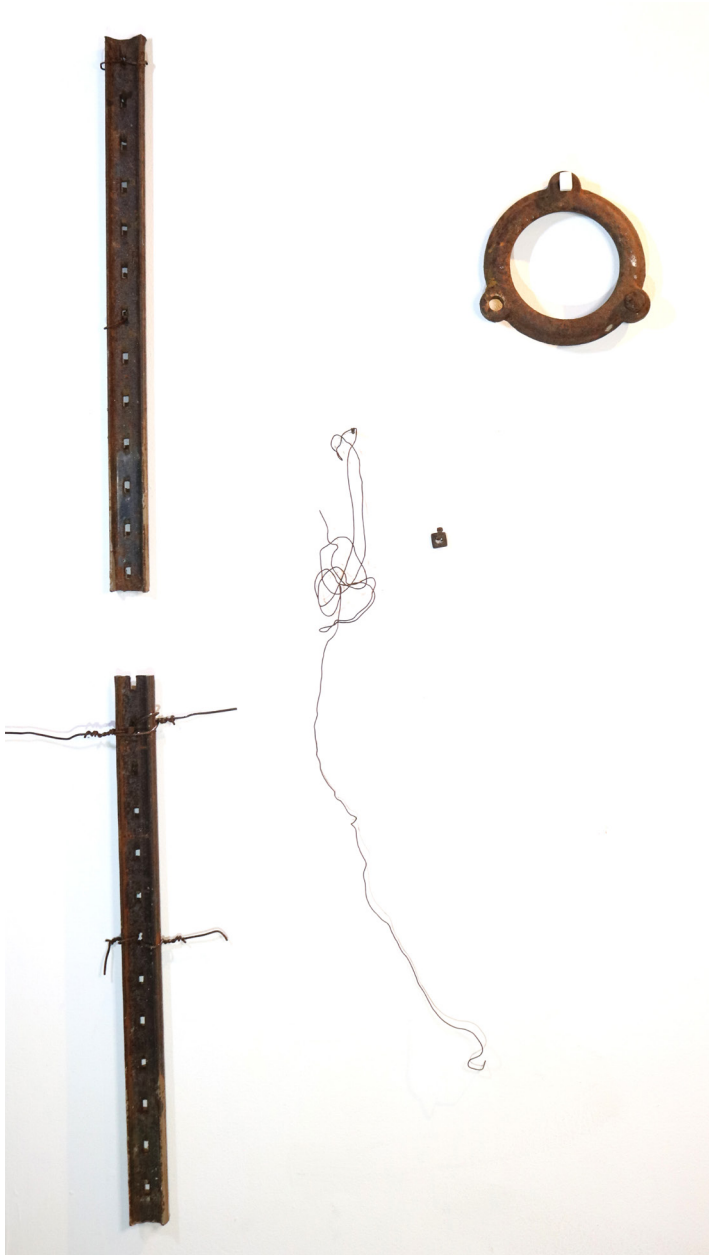

R4 900 (inc VAT)

**Daniel Tucker**

*From What Remains (Tableau), 2021*

Bronze, found objects, steel, wood

240 x 100 x 170 cm (Variable)

R38 000 (inc VAT)

**Daniel Tucker**

*A Hair's Breadth*, 2023

Found objects, marble, steel, wire

198 x 73 x 6 cm

R4 250 (inc VAT)

**Daniel Tucker**  
*Atrophy, 2023*  
Chalkand found objects  
42 x 8 x 8 cm  
R3 800 (inc VAT)

**Daniel Tucker**

*Constellation - Collapse, 2021*