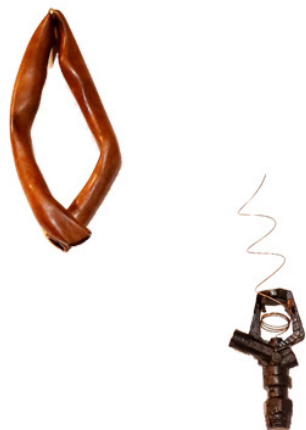

Bronze, found objects, eucalyptus, walnut, wax

88 x 60 x 8 cm

R12 750 (inc VAT)

**Daniel Tucker**

*Constellation - Disentangled, 2021*

Bronze, pomegranate wood, found objects, mudstone

115 x 52 x 13 cm

R10 750 (inc VAT)