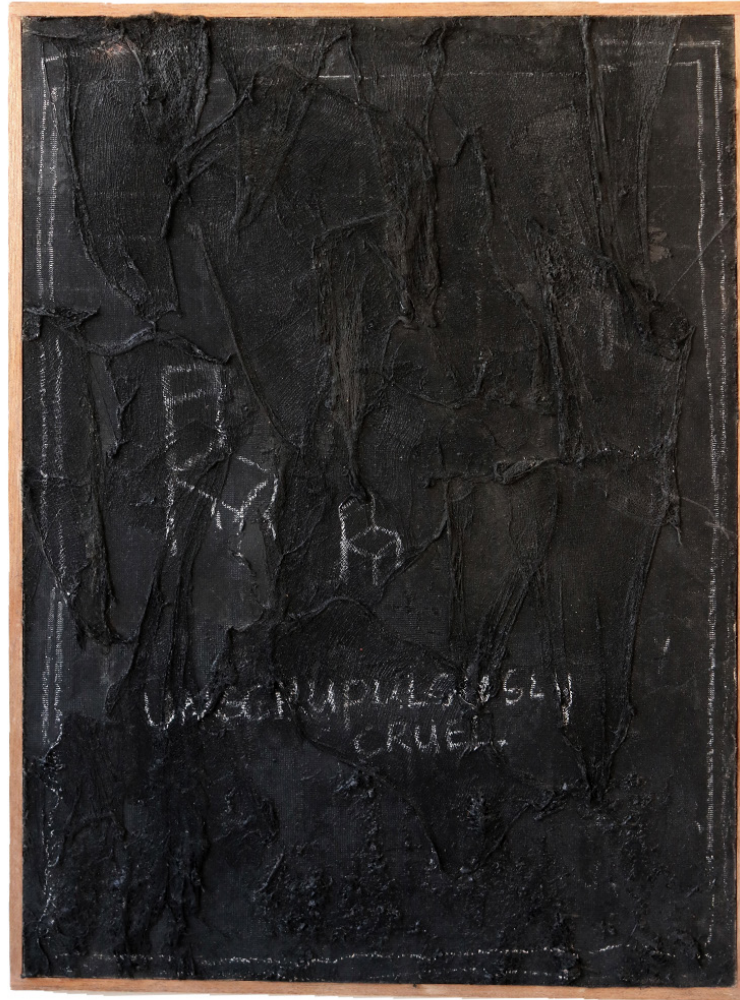

Klare van Heerden

Sticks and Stones, 2021-2023

Acrylic paint, wax, gauze, pastel

85.2 x 63.5 cm

R7 100 (inc VAT)